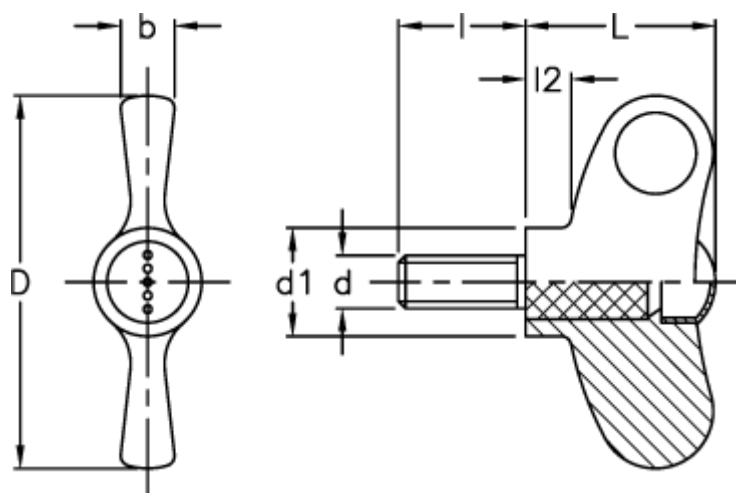

Article number: 23052238764

Description: E+G Wing screw
EWN.70 p-M10x40-C4, yellow cap

Measures

b	= 10
D	= 70
d1	= 20.0
d 6g	= M10
l	= 40
L	= 36
l2	= 8.0